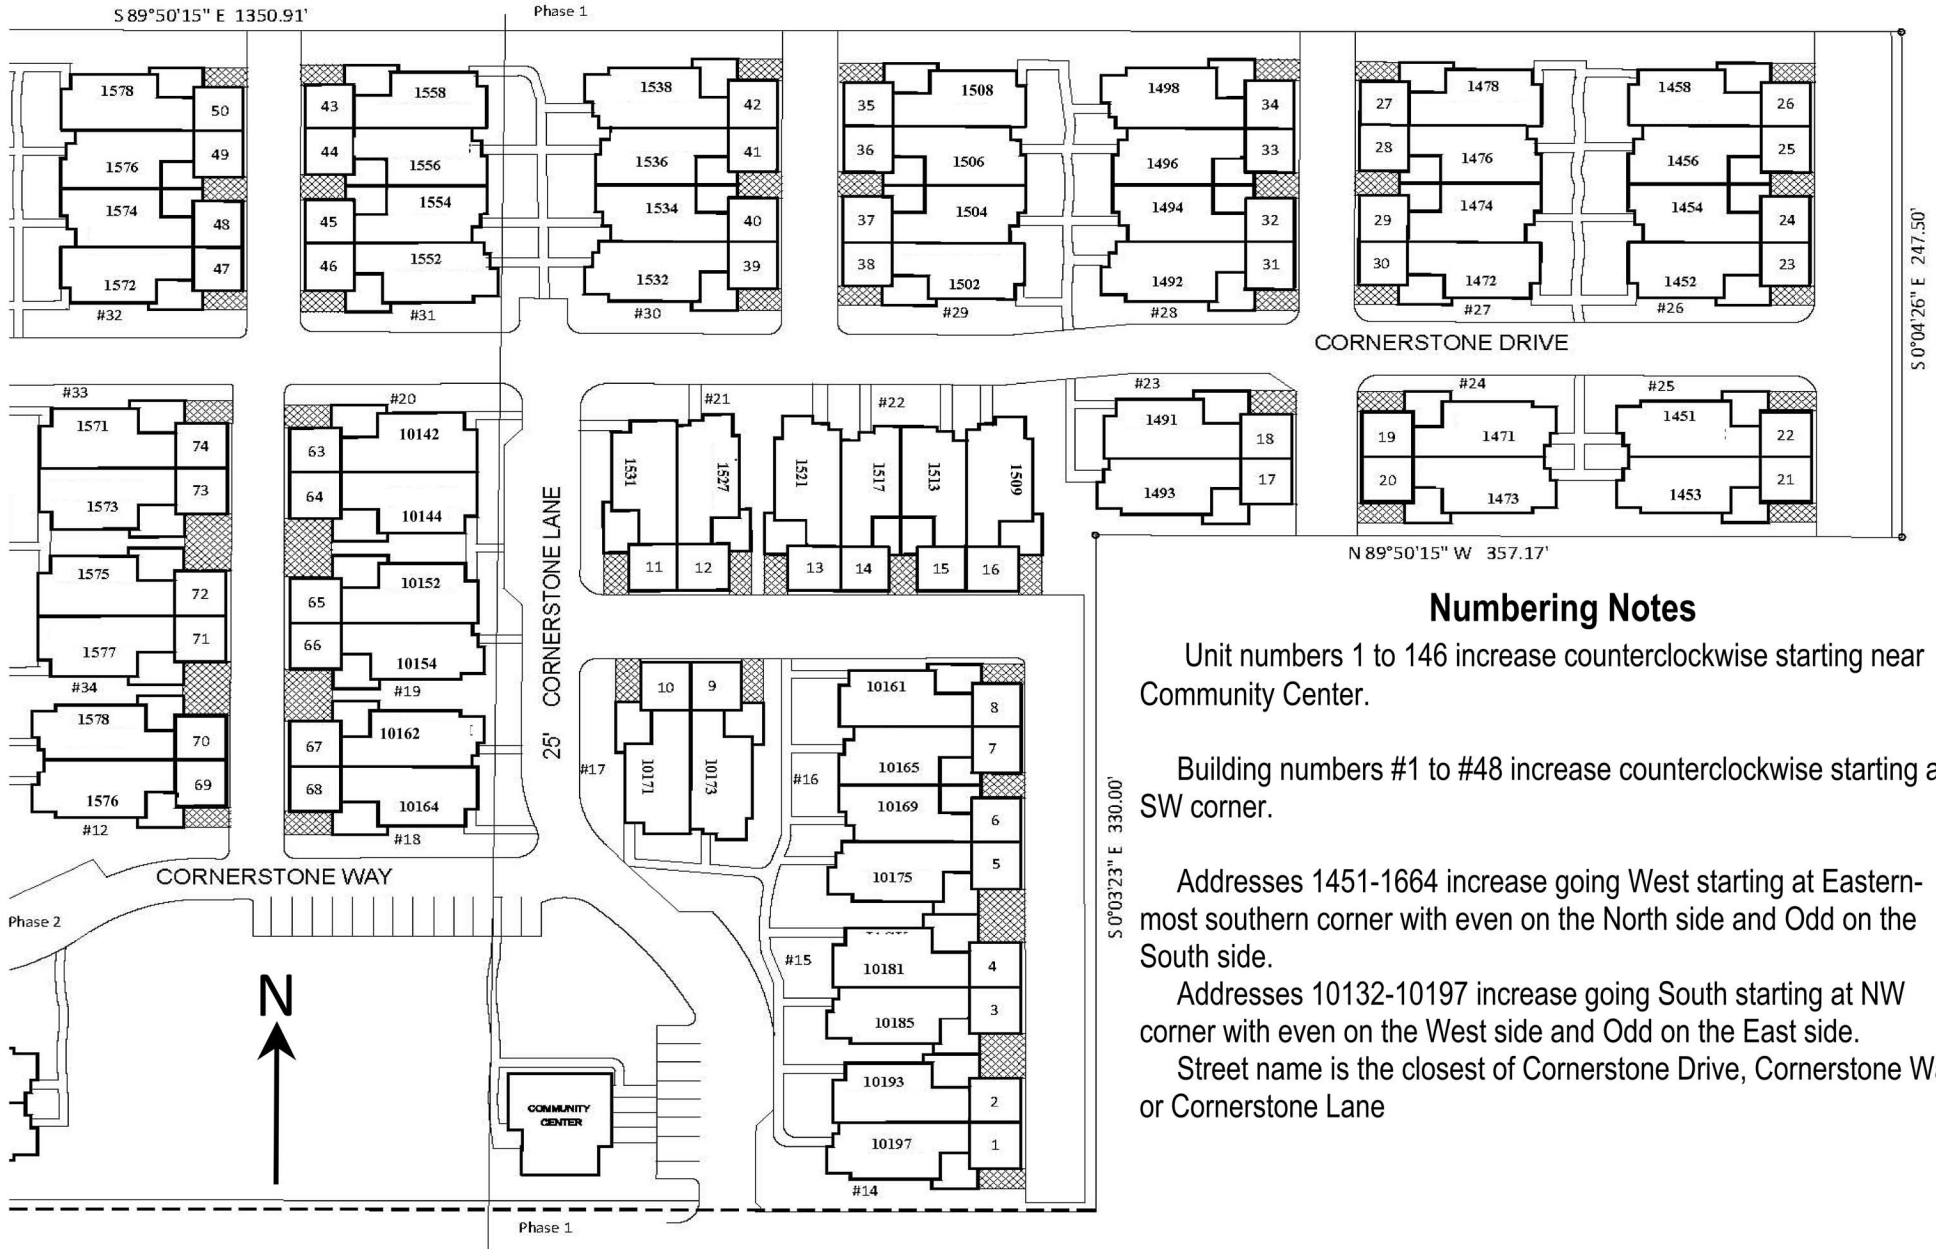

STONE RESIDENCE - INCLUDES RENTAL UNITS

11/5/2018

Numbering Notes

Unit numbers 1 to 146 increase counterclockwise starting near Community Center.

Building numbers #1 to #48 increase counterclockwise starting at SW corner.

Addresses 1451-1664 increase going West starting at Eastern-most southern corner with even on the North side and Odd on the South side.

Addresses 10132-10197 increase going South starting at NW corner with even on the West side and Odd on the East side.

Street name is the closest of Cornerstone Drive, Cornerstone Way, or Cornerstone Lane