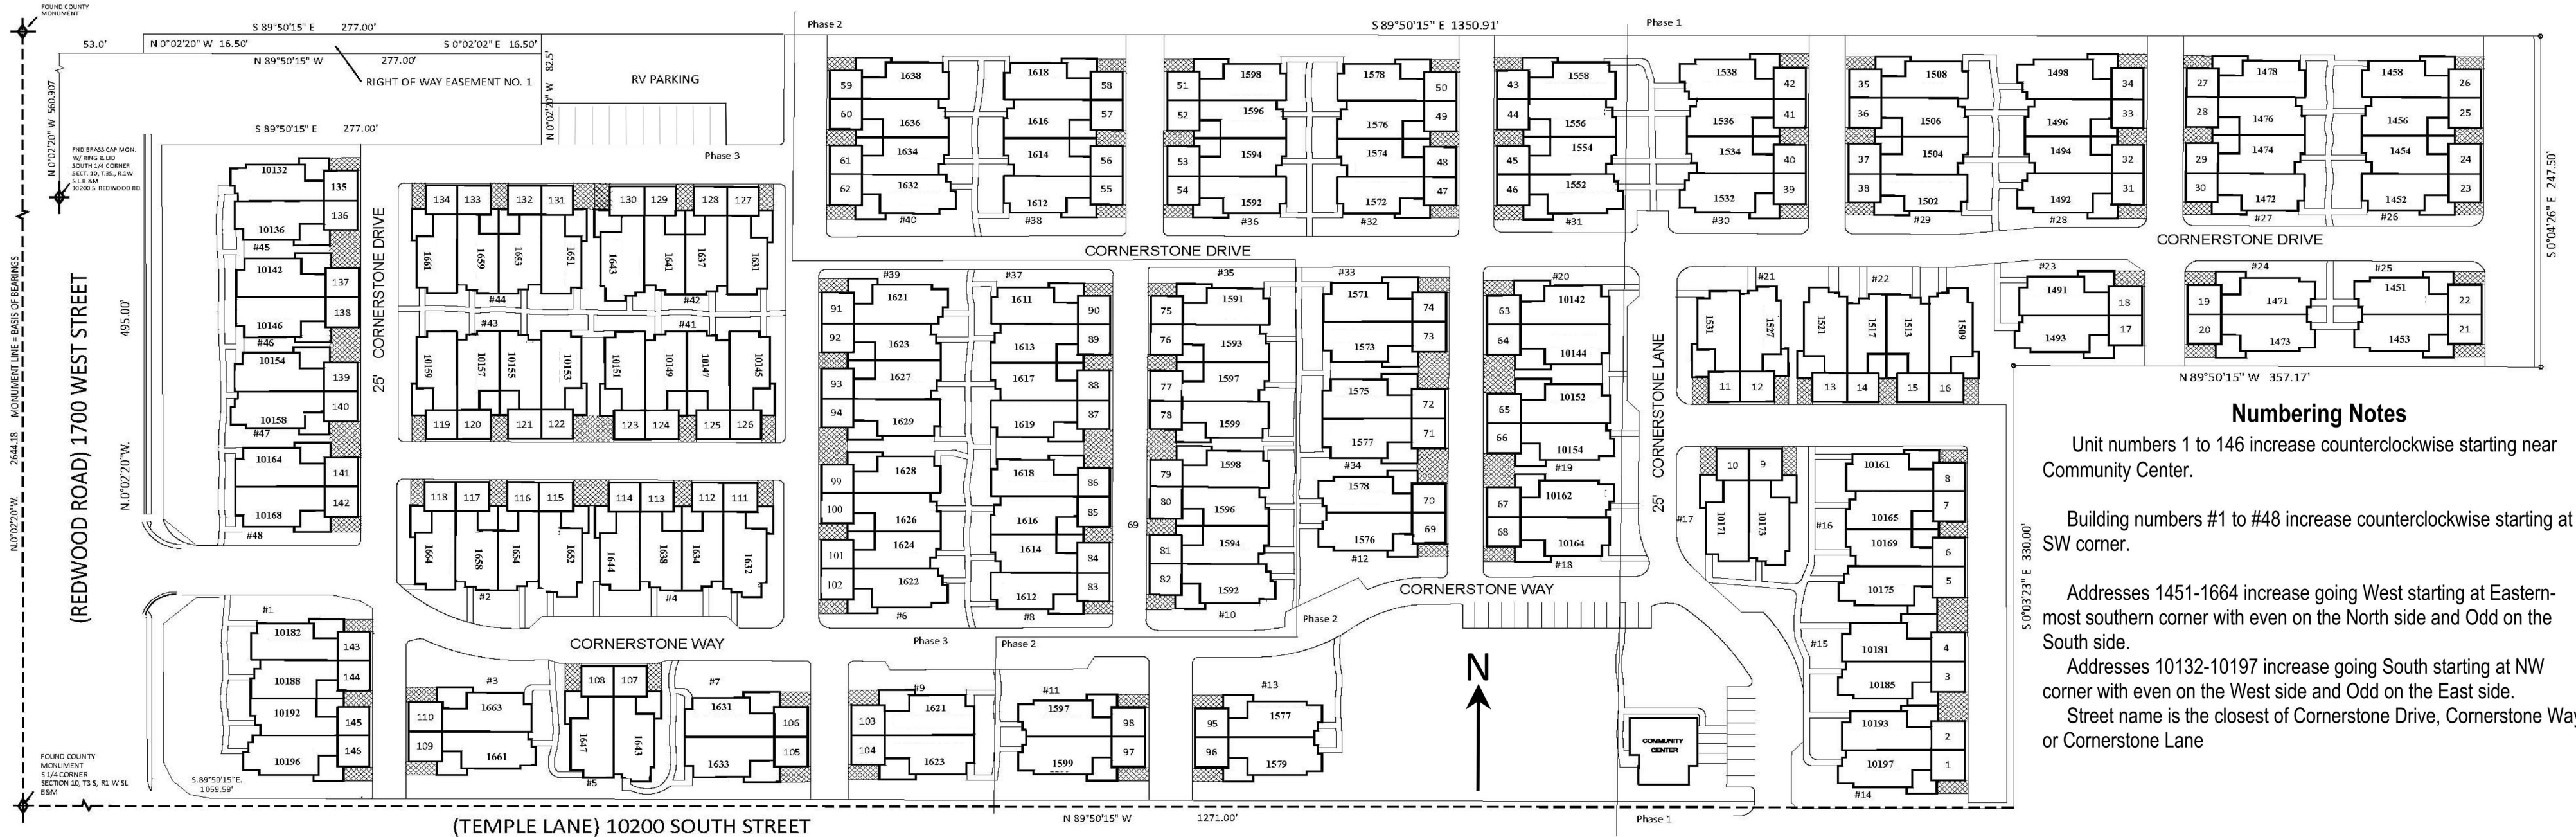

THE CORNERSTONE RESIDENCE - INCLUDES RENTAL UNITS

11/5/2018

Numbering Notes

Unit numbers 1 to 146 increase counterclockwise starting near Community Center.

Building numbers #1 to #48 increase counterclockwise starting at SW corner.

Addresses 1451-1664 increase going West starting at Eastern-most southern corner with even on the North side and Odd on the South side.

Addresses 10132-10197 increase going South starting at NW corner with even on the West side and Odd on the East side.

Street name is the closest of Cornerstone Drive, Cornerstone Way, or Cornerstone Lane